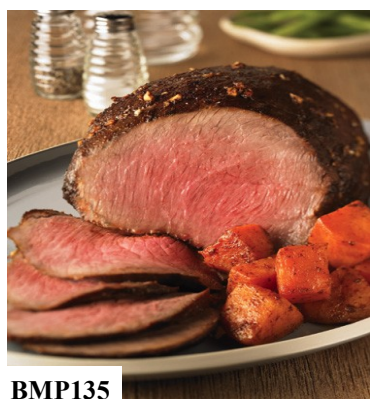

**SAVE
17%**

PAVLOVA BASES

IBI015

**FROM A
TRADITIONAL
BAKERY
12 bases
FOR £23.95**

Add your own
Topping !

CHINESE ROAST DUCK

CPP135

**SPECIAL OFFER
£86.99**

10 x 2 x 300g
ONLY
£4.30

per Half Duck
Suitable for Many
Different Uses.....

LOCAL WHOLE TOPSIDE BEEF

BMP135

**TOP QUALITY
£5.95**

Per Kilo

(Approx 5—6 Kilo)

A Popular Favourite!